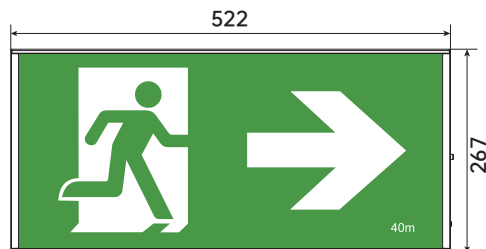

## INTRODUCTION

Jumbo Exit Sign has 32m/ 40m/ 48m/ 68m viewing distance for various applications. High-efficiency led driver provides.

## DIMENSION: mm